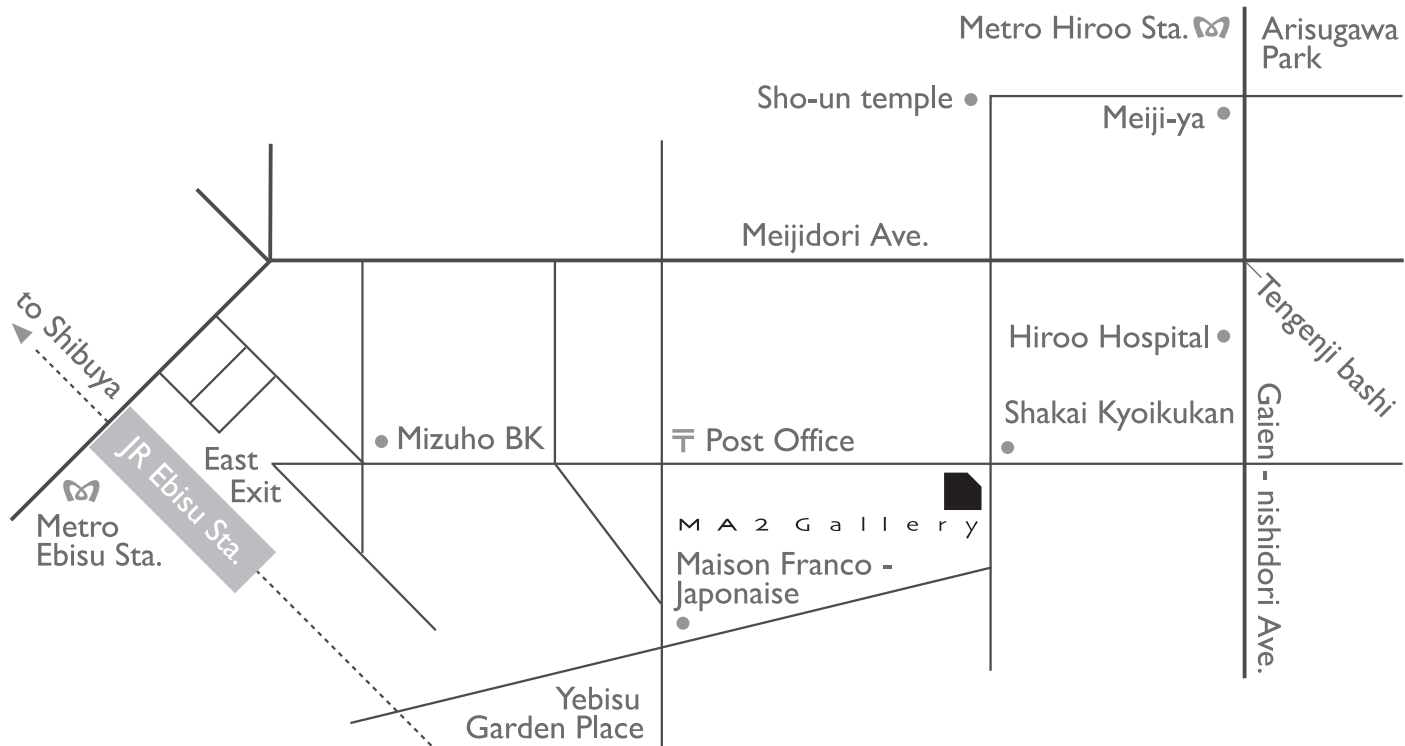

ACCESS MAP

M A 2 G a l l e r y

3-3-8, Ebisu, Shibuya-ku, Tokyo, Japan 150-0013 +81 (0)3 3444 1133 ma2gallery@ma2gallery.com www.ma2gallery.com  
Wednesday- Saturday 13:00 - 18:00 Closed on Sun, Mon and Public holidays Tuesday Appointment Only